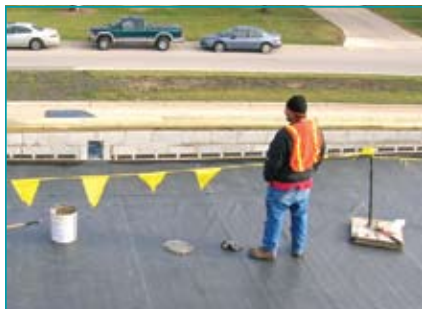

Temple Jeremiah

St. John Neumann Church

Calvary Church

CHURCHES COUNT ON A-1 ROOFING FOR LONG-TERM SYSTEM PERFORMANCE

In an effort to be a more efficient, greener company, A-1 Roofing has been a leader in digitized plan review and paperless estimating technology.

- EPDM
- TPO
- PVC
- Asphalt BUR
- Coal Tar BUR
- Modified Bitumen
- Vegetative Roof Systems
- Waterproofing systems
 - fluid applied above and below grade waterproofing
- Air Barrier Systems
- Architectural Sheet Metal
- Standing Seam Roofs