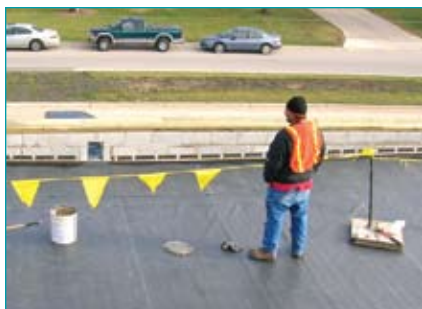

Blackhawk Ice Arena

Rosemont Metra Station

Pioneer Park in Arlington Heights

PUBLIC ENTITIES COUNT ON A-1 ROOFING COMPANY FOR ENVIRONMENTALLY RESPONSIBLE SOLUTIONS!

Safety equipment, employee training and safety incentive programs keep our people safe and insurance costs under control.

- EPDM
- TPO
- PVC
- Asphalt BUR
- Coal Tar BUR
- Modified Bitumen
- Vegetative Roof Systems
- Waterproofing systems
 - fluid applied above and below grade waterproofing
- Air Barrier Systems
- Architectural Sheet Metal
- Standing Seam Roofs